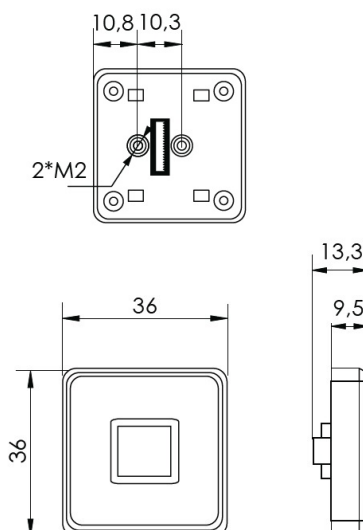

PRODUCT SHEET

Description:

Mifare1 Lock W/Fingerprint "Mini", 61x61x22mm, Black ABS, No Accessories, No Striker, No Batteries, 1xCR123A Lithium, Office to Be Used, Can be Programed to Public, Private or, Office Mode, W/Non Locking & Low Battery Alarm

Item number:

14.60.290-5

| Units | Box | Carton | HS Code | Barcode |
|-------|-----|--------|------------|--|
| Pcs. | 1 | 20 | 8301300000 |  |
| | | | | 5704866513777 |

Lock Panel installation

SISO A/S

Mileparken 11
DK-2740 Skovlunde
Denmark
VAT: 24786013