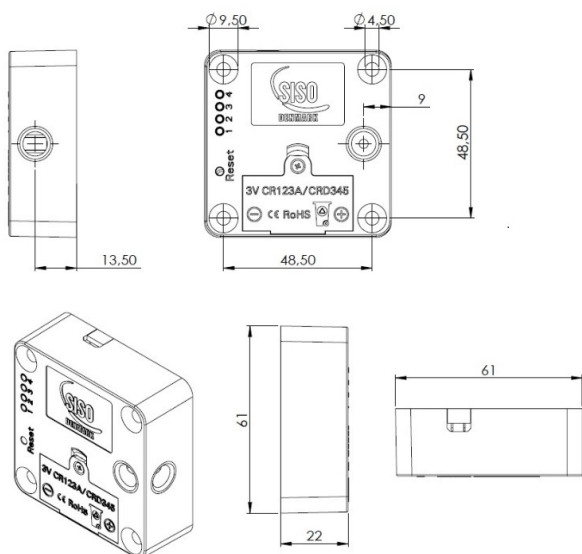

PRODUCT SHEET

Description:

Mifare1 Lock W/Fingerprint "Mini", 61x61x22mm, Black ABS, No Accessories, No Striker, No Batteries, 1xCR123A Lithium, Office to Be Used, Can be Programed to Public, Private or, Office Mode, W/Non Locking & Low Battery Alarm

Item number:

14.60.290-5

| Units | Box | Carton | HS Code | Barcode |
|-------|-----|--------|------------|--|
| Pcs. | 1 | 20 | 8301300000 |  |
| | | | | 5704866513777 |

Lock Panel installation

SISO A/S

Mileparken 11
DK-2740 Skovlunde
Denmark
VAT: 24786013